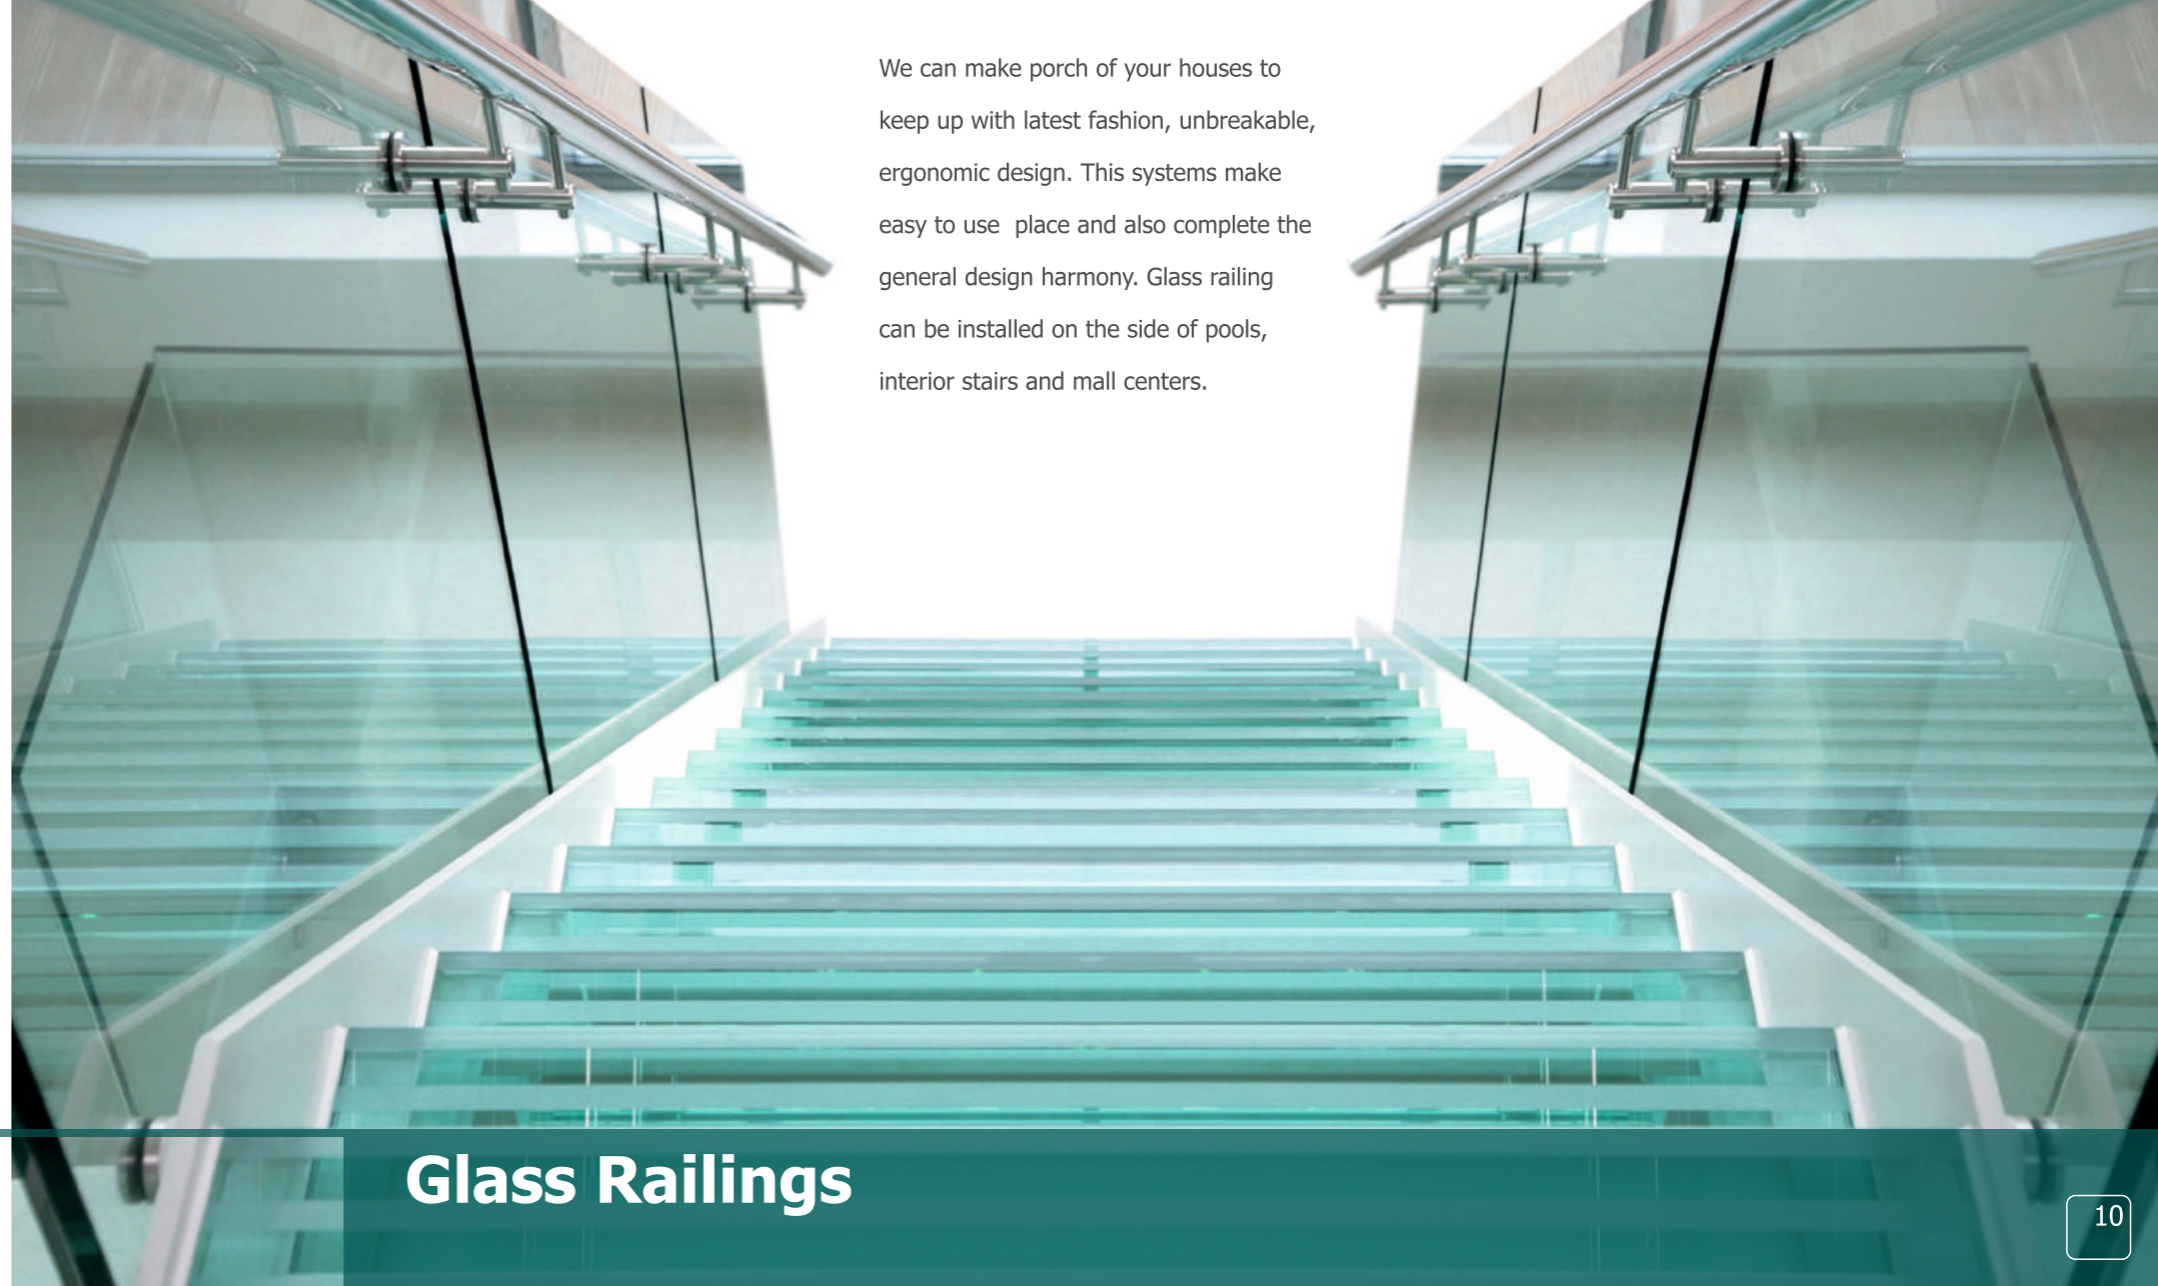

We can make porch of your houses to keep up with latest fashion, unbreakable, ergonomic design. This systems make easy to use place and also complete the general design harmony. Glass railing can be installed on the side of pools, interior stairs and mall centers.

Glass Railings