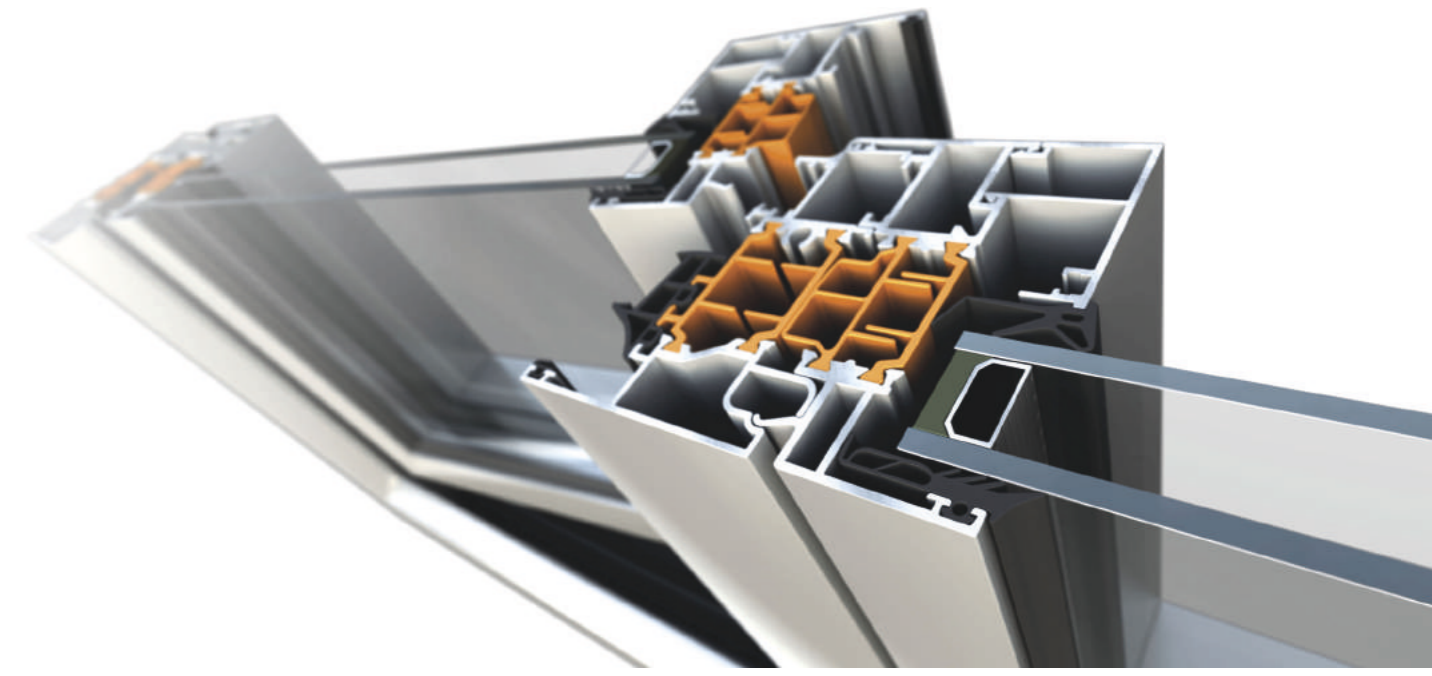

Thermal Insulated Aluminium