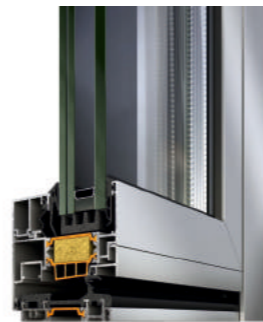

13

Lift and Slide Doors

14

Guillotine / Vertical Sliding Window

Aluminium Isolation consists of two aluminum profiles and plastic bridge located between them. This plays the role of a barrier that does not let cold air pass from the outside and warm air from the inside. Plastic bridge is the best choice for sound isolation. It also prevents sweating and the voice from passing inside. This is a suitable choice for panoramic glazing houses, villas, and winter garden. Profiles have a range of colors that can be changed in accordance to settings or your pleasure pleasure. It does not require constant care and it has long-term exploitation. It contains different kinds of doors, windows, sliding and folding doors.