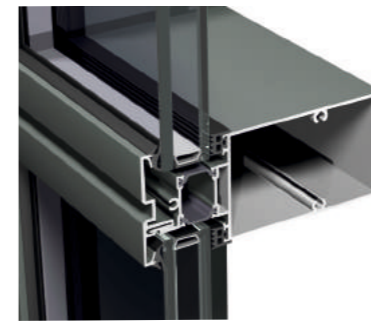

13

Lift and Slide Doors

14

Guillotine / Vertical Sliding Window

Aluminium Isolation consists of two aluminum profiles and plastic bridge located between them. This plays the role of a barrier that does not let cold air pass from the outside and warm air from the inside. Plastic bridge is the best choice for sound isolation. It also prevents sweating and the voice from passing inside. This is a suitable choice for panoramic glazing houses, villas, and winter garden. Profiles have a range of colors that can be changed in accordance to settings or your pleasure pleasure. It does not require constant care and it has long-term exploitation. It contains different kinds of doors, windows, sliding and folding doors.